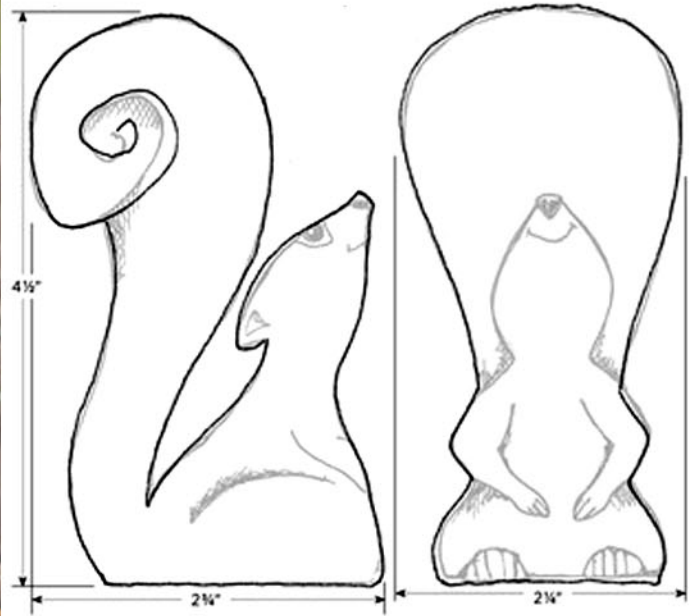

Sassy Squirrel

Scaled to 3" tall
for Festival of Trees