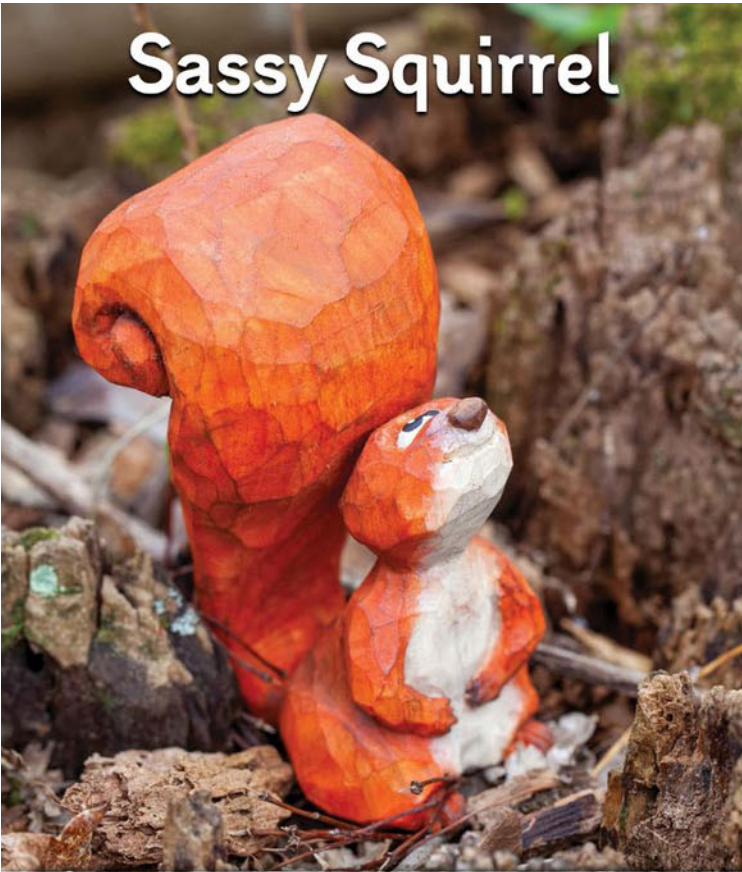

Sassy Squirrel

Scaled to 3" tall
for Festival of Trees